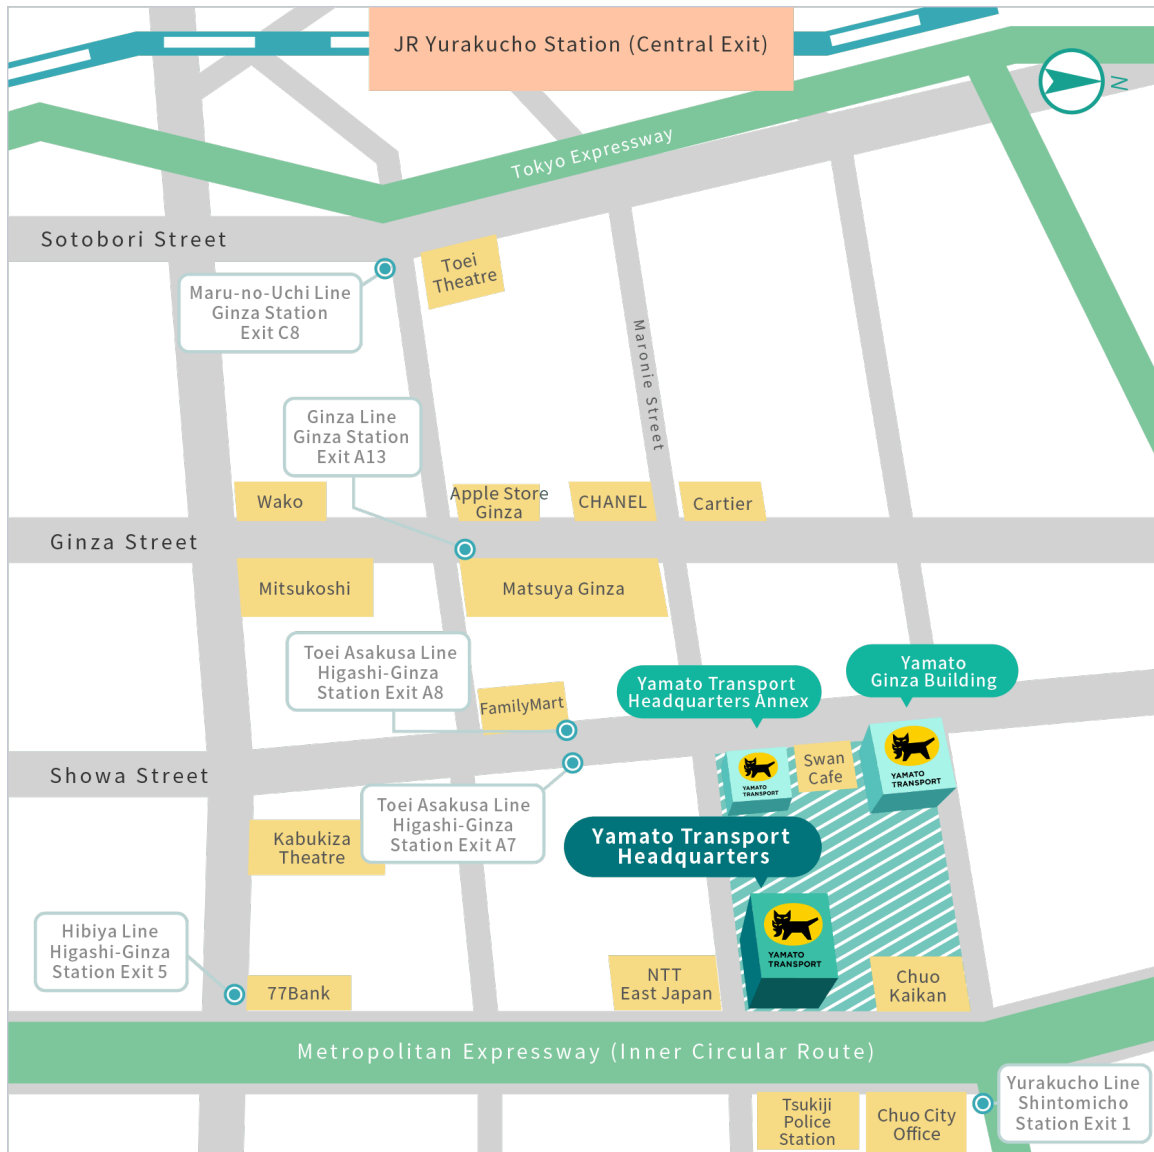

Headquarters Address

2-16-10 Ginza, Chuo-ku, Tokyo 104-8125

Access

- JR Railways 12 minutes by foot from the Central Exit of Yurakucho Station
- Tokyo Metro (Maru-no-Uchi Line) 9 minutes by foot from Exit C8 of Ginza Station
- Tokyo Metro (Ginza Line) 7 minutes by foot from Exit A13 of Ginza Station
- Tokyo Metro (Hibiya Line) 4 minutes by foot from Exit 5 of Higashi-Ginza Station
- Tokyo Metro (Yurakucho Line) 3 minutes by foot from Exit 1 of Shintomicho Station
- Tokyo Metro (Toei Asakusa Line) 4 minutes by foot from Exits A7/A8 of Higashi-Ginza Station